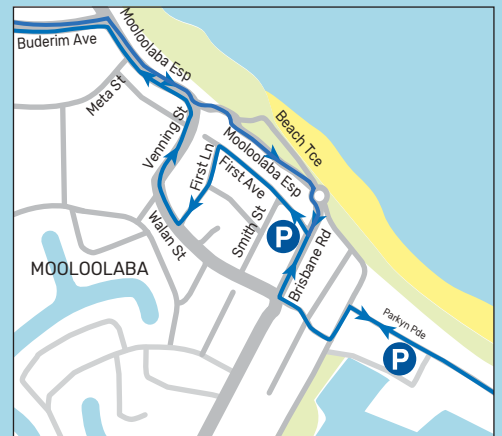

MOOLOOLABA TRIATHLON

BIKE COURSE - 40KM
OPEN / AGE GROUP / TEAMS

LEGEND

-  Bike Course
1 lap = 40km
-  Transition
-  Bike Turn
-  Penalty Box
-  Parking

**SEE
INSET**

Bike Profile